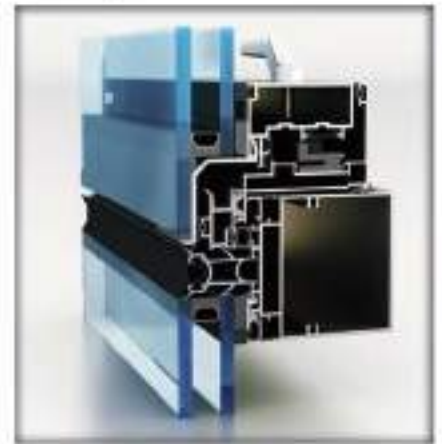

Let the light pour in from the sky, thermally improved aluminum skylights come in both fixed and custom models. Our strong, durable aluminum frames will maintain their appearance and will not rot, peel or require paint; and provide an excellent alternative to plastic skylights, which may degrade over time. Hidden drainage systems drain moisture without unsightly openings and are designed to prevent air and water infiltration that causes drafts and leakage.