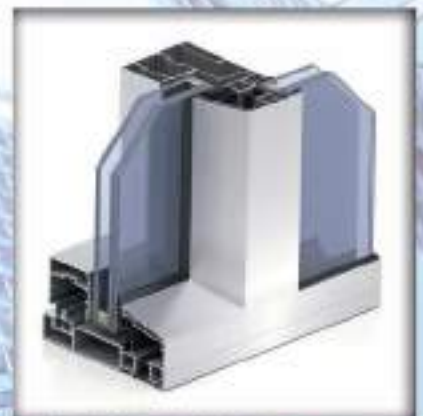

An aluminum fence offers the beauty and protection of traditional wrought-iron fencing without the maintenance. They are available in a wide variety of styles, colours and heights, that add prestige and value to any property. No other fence will do so much to enhance your home, pool, or commercial project by using visually appealing mesh patterns and adding horizontal rails for a truly ornamental appearance.