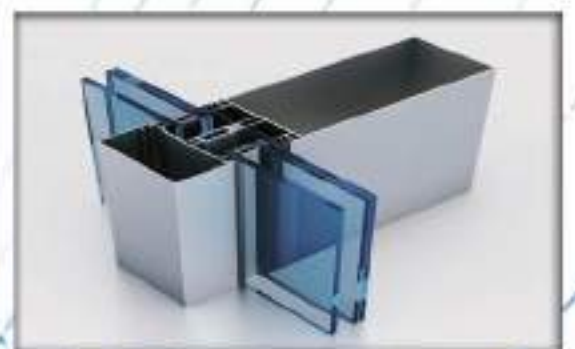

Our products include aluminum panels, available in a wide range of models and colours. Optionally, glazing can be replaced by a tilt and turn window, which can provide excellent value for money. Our sealed, mechanically joined corners stay square and true over years of use. The frames come in all standard sizes, with any non-standard frames made upon request.